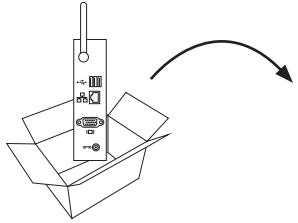

1. Data Transfer Hub

2. USB