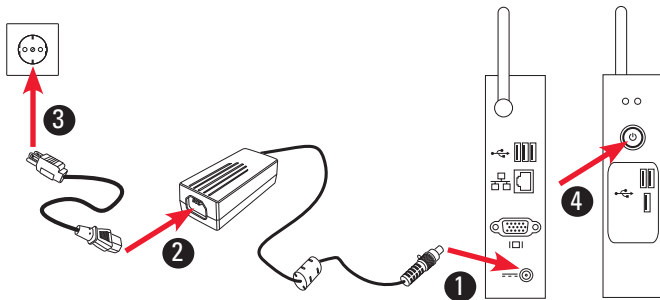

3. Data Transfer Hub

4.

60 sec.

5. App Store

6. WiFi

7. WiFi

8. Leica DMshare