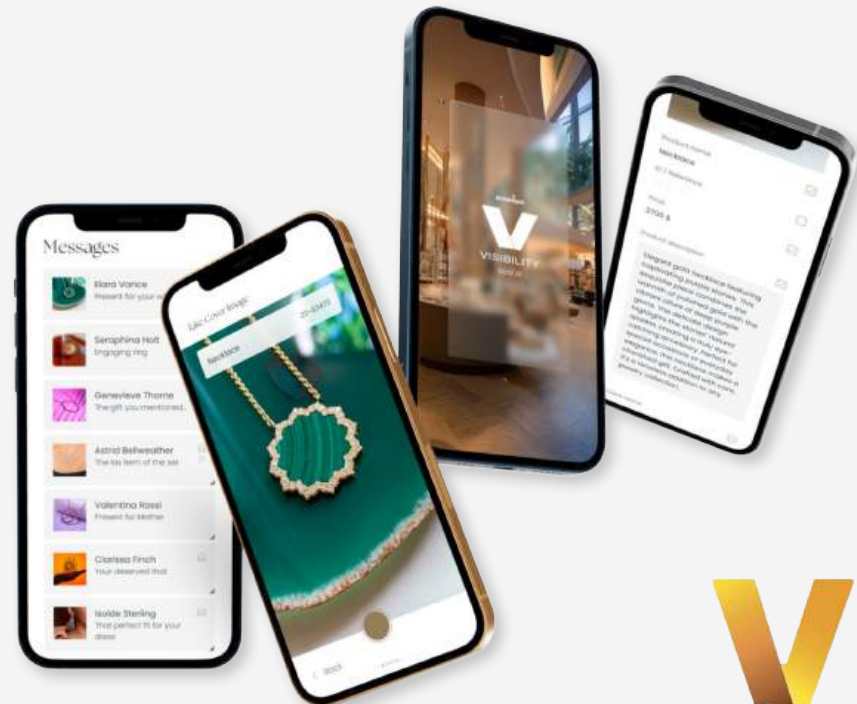

INTUITIVE TOUCH UI

RESPONSIVE, LOW LATENCY

COMPATIBLE with main
webRTC-based video
streaming and chat systems

WINDOWS 10/11

SaaS (license per Visiodome, unlimited users)

Transform your sales and customer service associates into Brand Ambassadors to boost omnichannel sales. Co-developed by **accenture**

Visibility is a web-based mobile application that revolutionizes how you connect with customers. Designed to enhance sales and brand engagement, it enables sales associates and customer service teams to build trust, deliver high-quality content remotely, and provide a seamless, personalized experience—unlocking a new omnichannel sales opportunity.